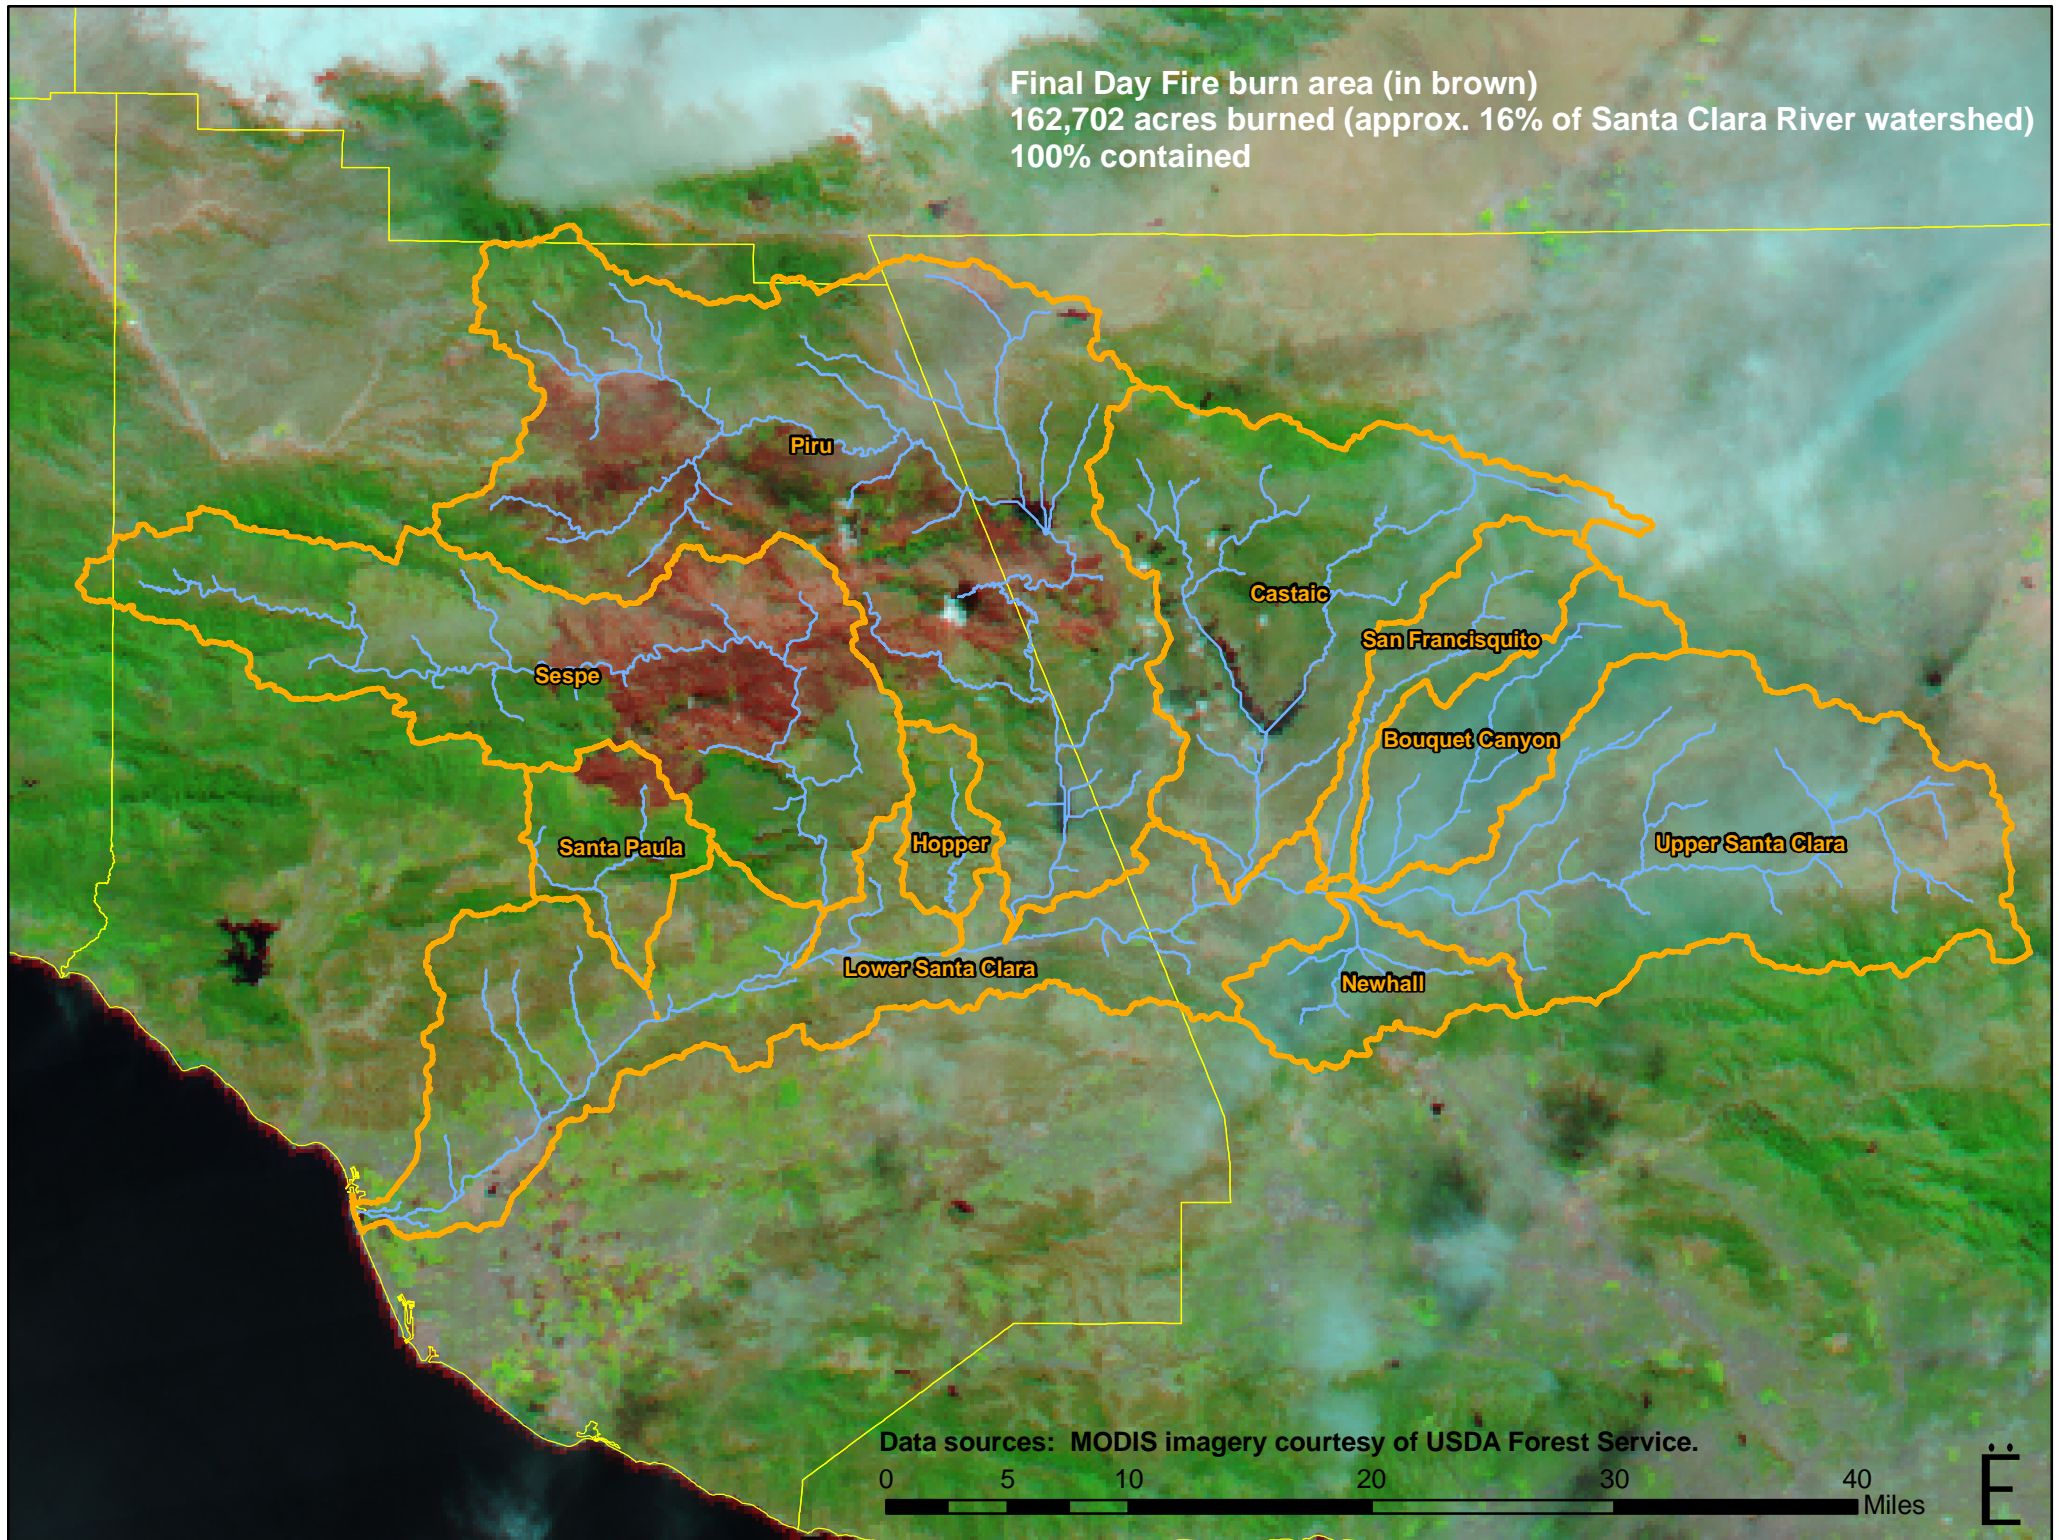

Final Day Fire burn area (in brown)
162,702 acres burned (approx. 16% of Santa Clara River watershed)
100% contained

Data sources: MODIS imagery courtesy of USDA Forest Service.

0 5 10 20 30 40 Miles